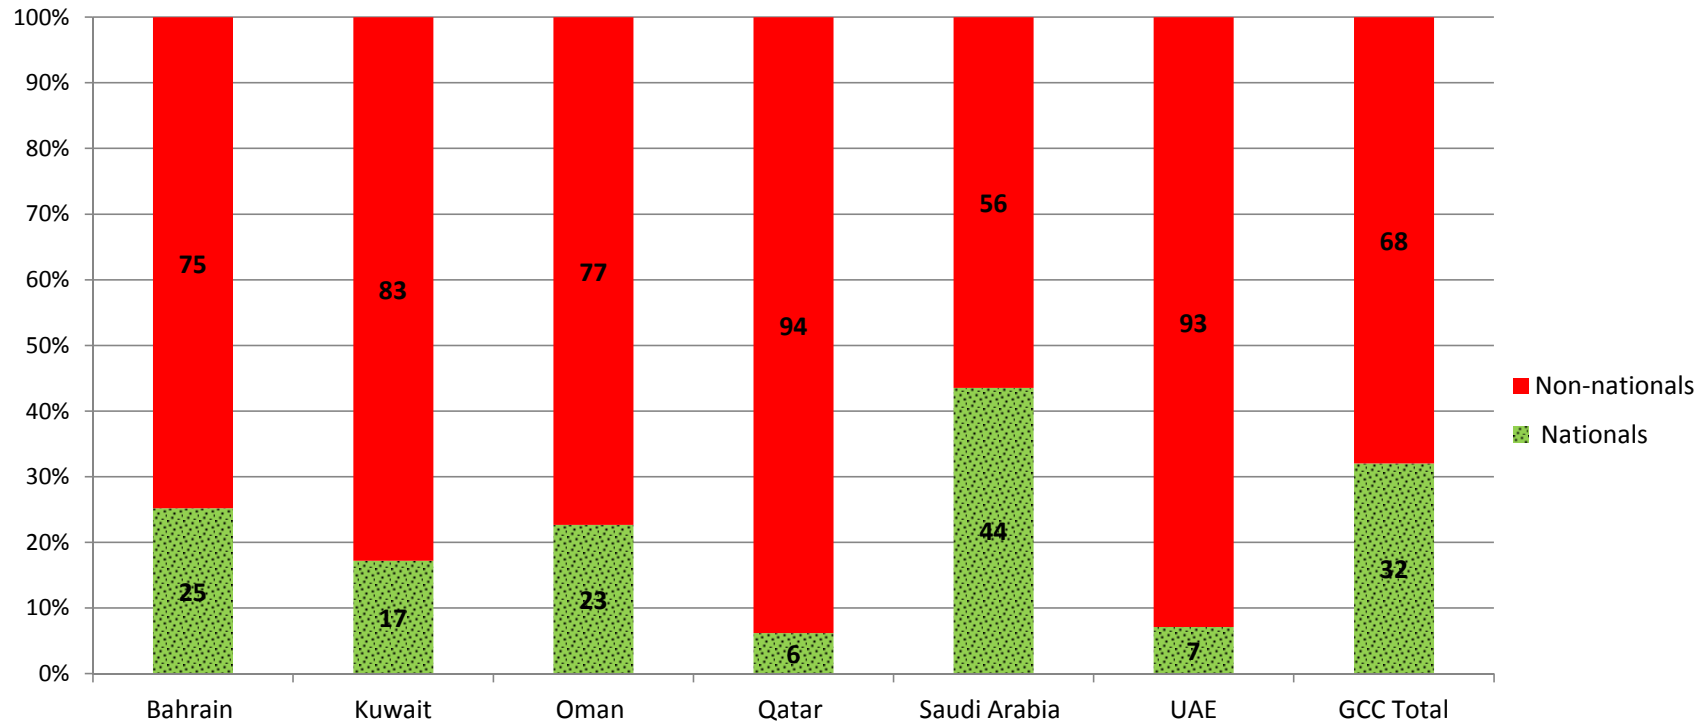

Gulf Labour Markets and Migration (GLMM) programme

PERCENTAGE OF NATIONALS AND NON-NATIONALS IN GCC COUNTRIES' EMPLOYED POPULATIONS (AROUND 2010)

GLMM-GCC-Graph 6

Source: Most recent national data - see the [GLMM Database](#)