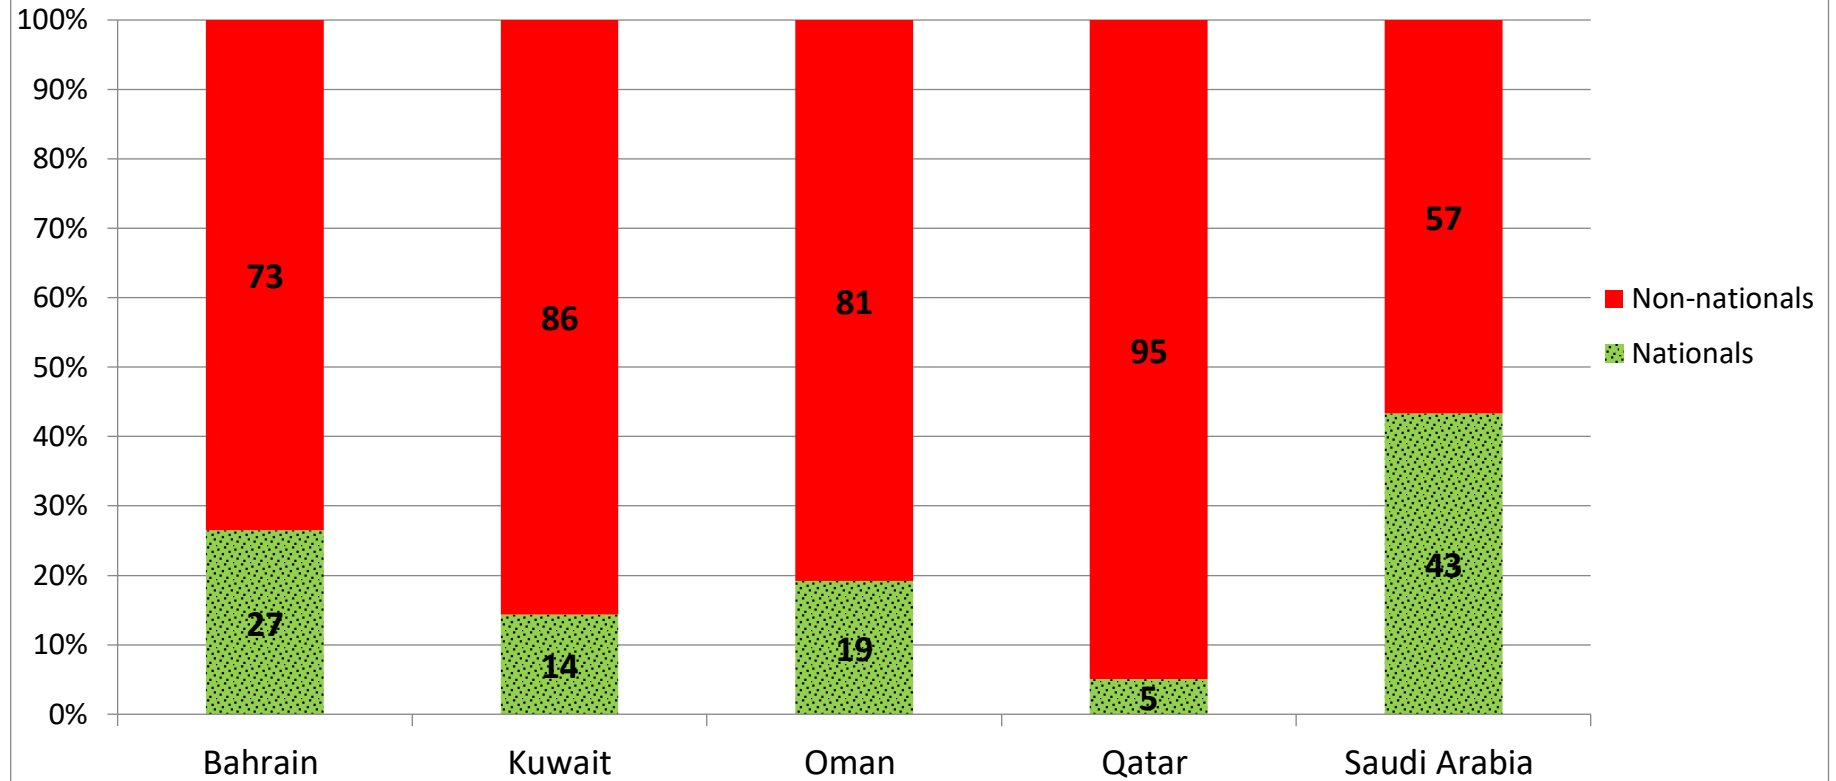

Gulf Labour Markets and Migration (GLMM) programme

**PERCENTAGE OF NATIONALS AND NON-NATIONALS IN GCC COUNTRIES'
EMPLOYED POPULATIONS (2015)**

UAE: No data available

GLMM- GRC- Graph 6

Source: National data in GCC Stat - see the [GLMM Database](#)