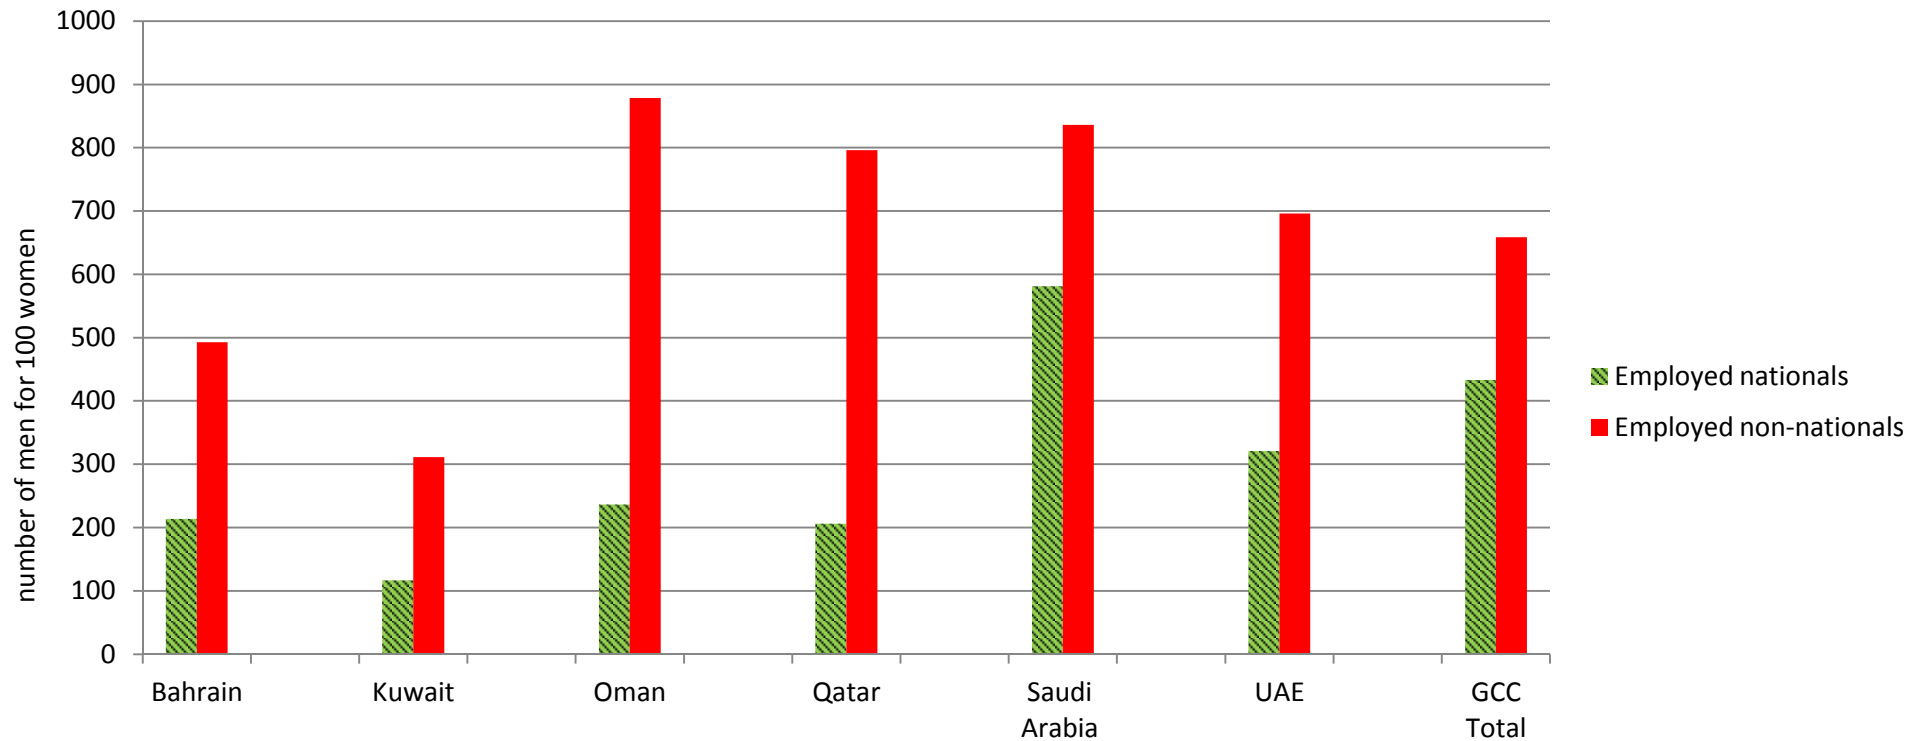

Gulf Labour Markets and Migration (GLMM) programme

NUMBER OF MEN FOR 100 WOMEN IN EMPLOYED NATIONAL AND NON-NATIONAL POPULATIONS, GCC COUNTRIES (2010)

GLMM-GCC-Graph 7

Source: Most recent national data - see the [GLMM Database](#)

Updated: 8 November 2013

Terms of Use: This graph can be reproduced for non-commercial purposes. Any publication of the graph in any form should include the following reference <<Gulf Labour Markets and Migration (GLMM) programme. Most recent national data. Data available at gulfmigration.eu.>>