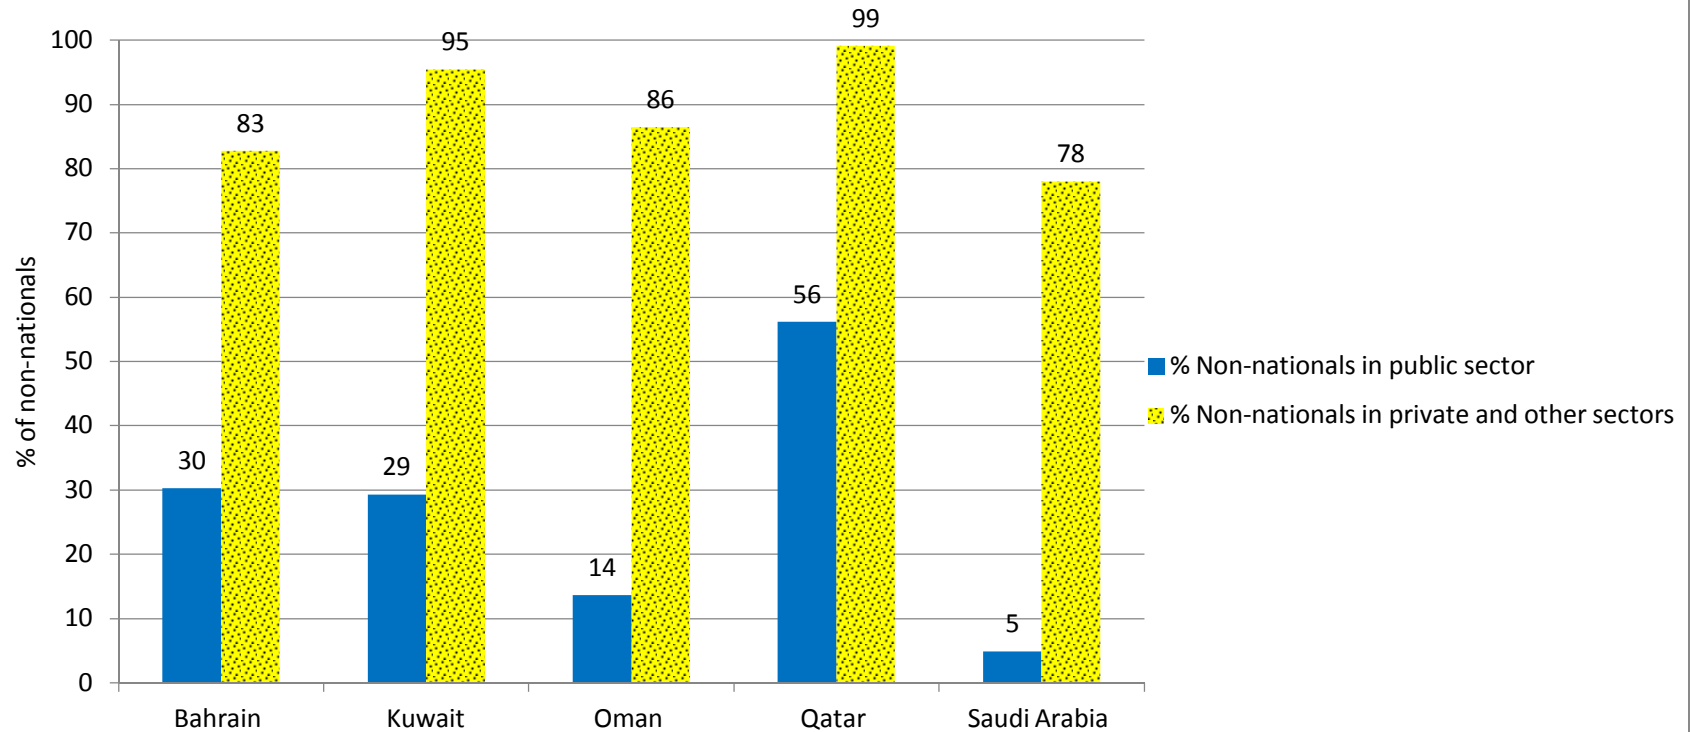

Gulf Labour Markets and Migration (GLMM) programme

**PERCENTAGE OF NON-NATIONALS EMPLOYED BY SECTOR OF ACTIVITY
(PUBLIC / PRIVATE AND OTHER SECTORS) IN GCC COUNTRIES (AROUND 2010)**

Data not available for the UAE.