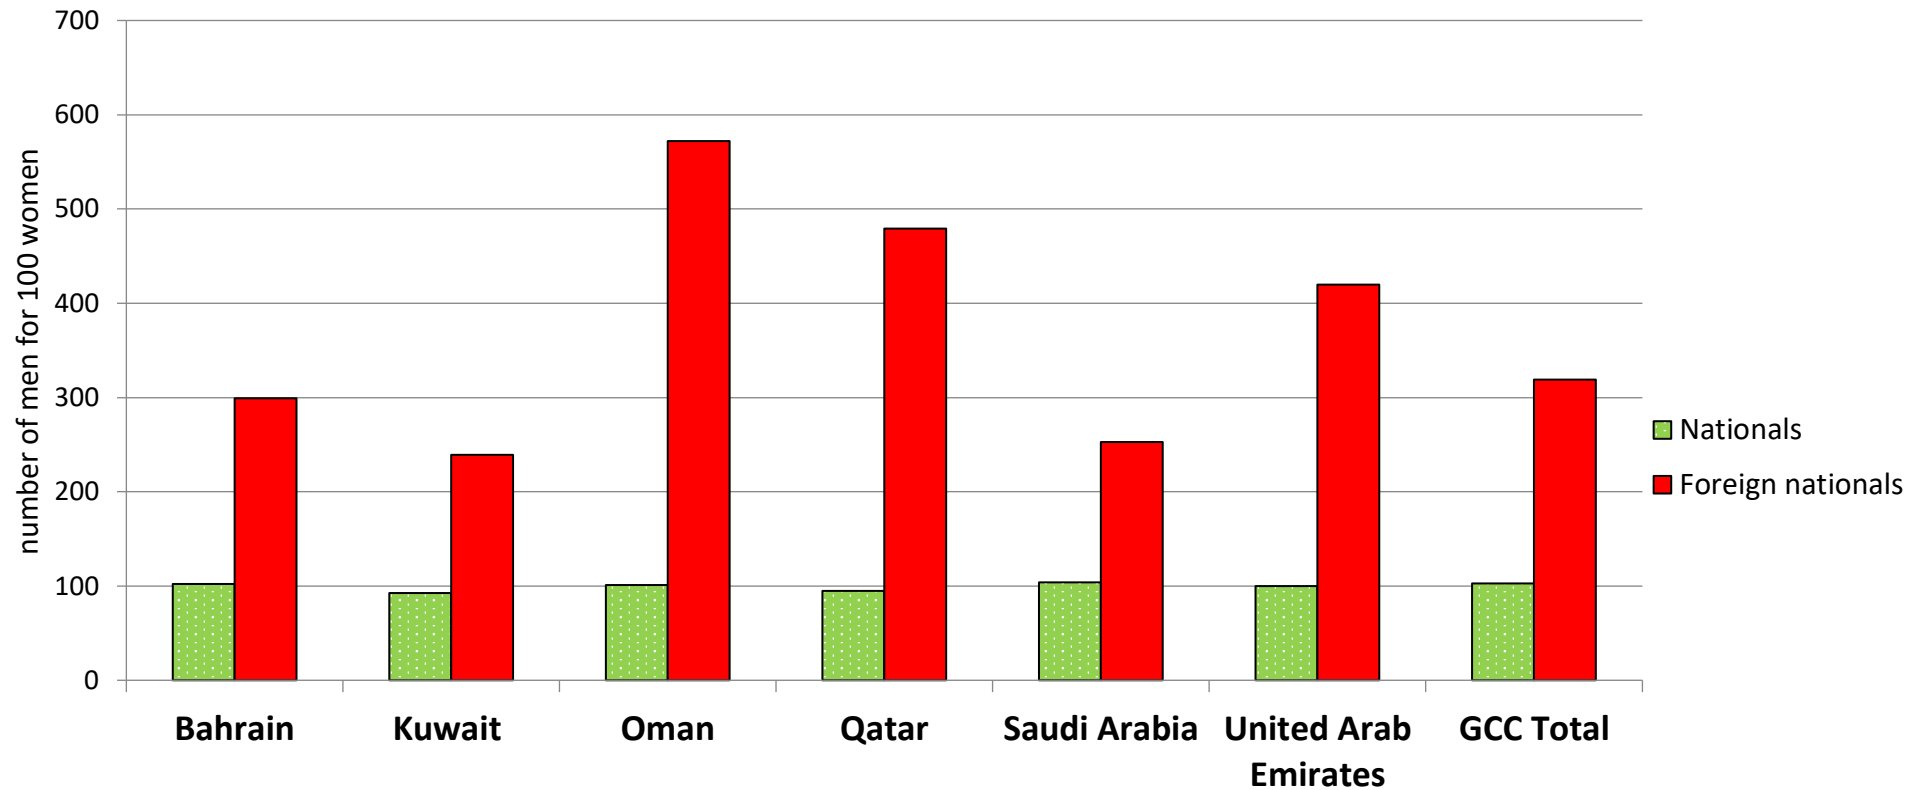

Gulf Labour Markets and Migration (GLMM) programme

**NUMBER OF MEN PER 100 WOMEN
IN NATIONAL AND FOREIGN POPULATIONS OF GCC COUNTRIES
(LATEST YEAR AVAILABLE, 2010 TO 2016)**

GLMM- GRC- Graph GCC-POP 2.1

Source: Most recent national data as of 20 April 2017 - see the [GLMM Database](#).

Terms of Use: This graph can be reproduced for non-commercial purposes. Any publication of the graph in any form should include the following reference <<Gulf Labour Markets and Migration (GLMM) programme. Most recent national data. Data available at gulfmigration.eu.>>