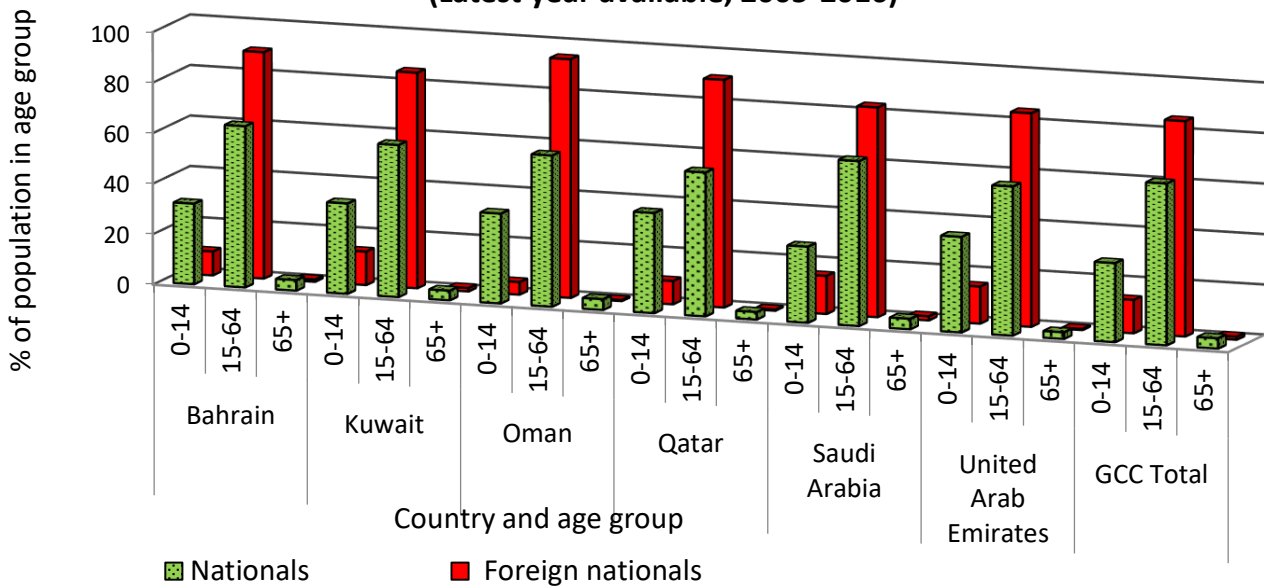

## Gulf Labour Markets and Migration (GLMM)

### AGE DISTRIBUTION OF NATIONAL AND FOREIGN POPULATIONS IN GCC COUNTRIES: A COMPARISON (Latest year available, 2005-2016)

**GLMM- GRC- Graph GCC- POP 2.2**

**Source:** Most recent national data as of 20 April 2017 - see the [GLMM Database](#)