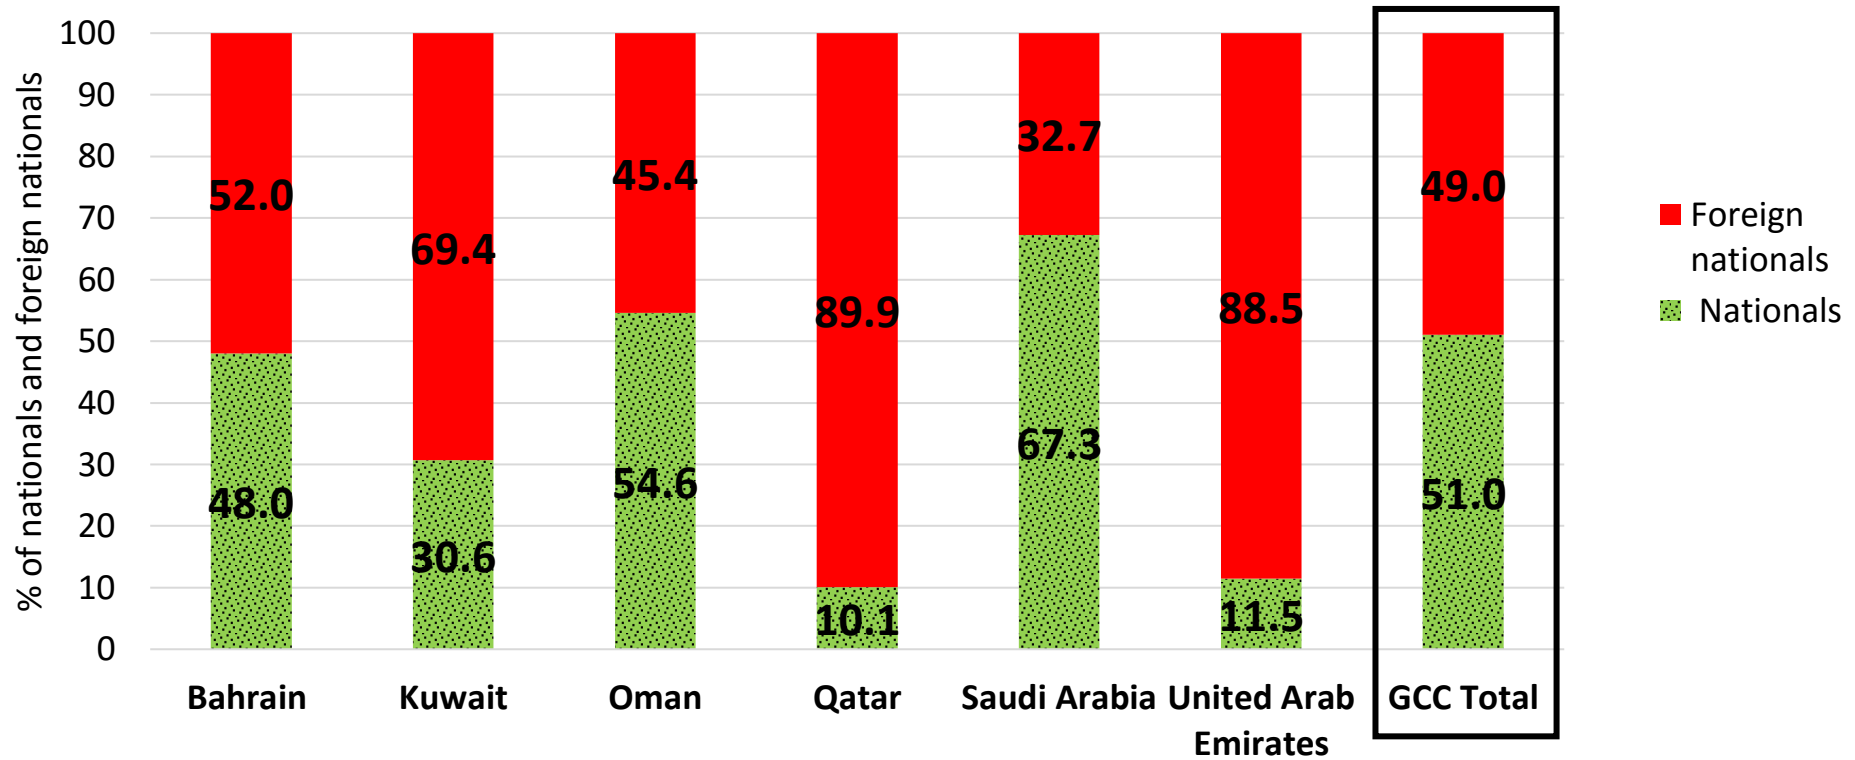

Gulf Labour Markets and Migration (GLMM) programme

**PERCENTAGE OF NATIONALS AND FOREIGN NATIONALS IN GCC COUNTRIES' POPULATIONS
(LATEST YEAR AVAILABLE, 2010-2016)**

GLMM- GRC- Graph 1

Source: National institutes of statistics, last data available as of April 2016- see [GLMM Database](#).